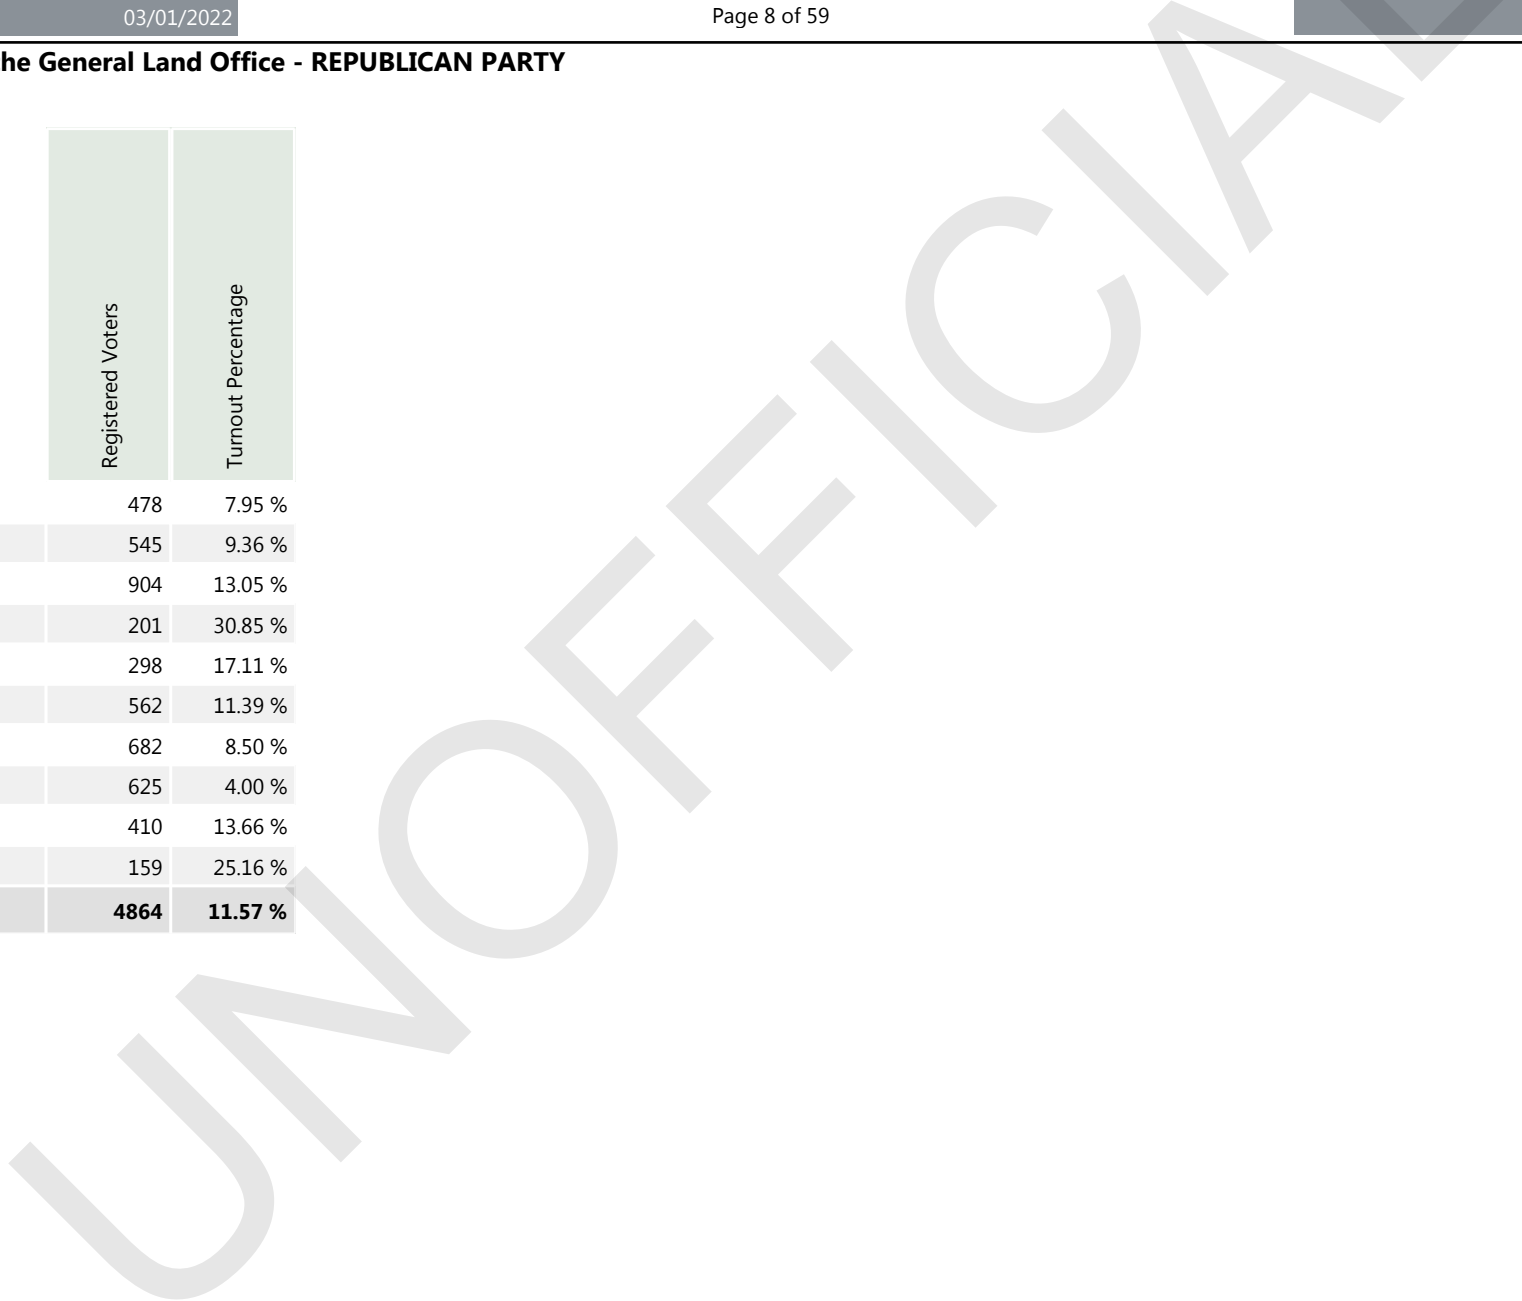

Canvass Results

OFFICIAL ELECTION

Run Time 9:23 PM

Run Date 03/01/2022

REFUGIO COUNTY, TEXAS

PRIMARY ELECTION

3/1/2022

Page 8 of 59

Official results

Registered Voters

707 of 4864 = 14.54 %

Precincts Reporting

10 of 10 = 100.00 %

Commissioner of the General Land Office - REPUBLICAN PARTY

	Registered Voters	Turnout Percentage

Precinct	Registered Voters	Turnout Percentage
1	478	7.95 %
1A	545	9.36 %
2	904	13.05 %
2A	201	30.85 %
2B	298	17.11 %
3	562	11.39 %
3A	682	8.50 %
4	625	4.00 %
4A	410	13.66 %
4B	159	25.16 %
Totals	4864	11.57 %